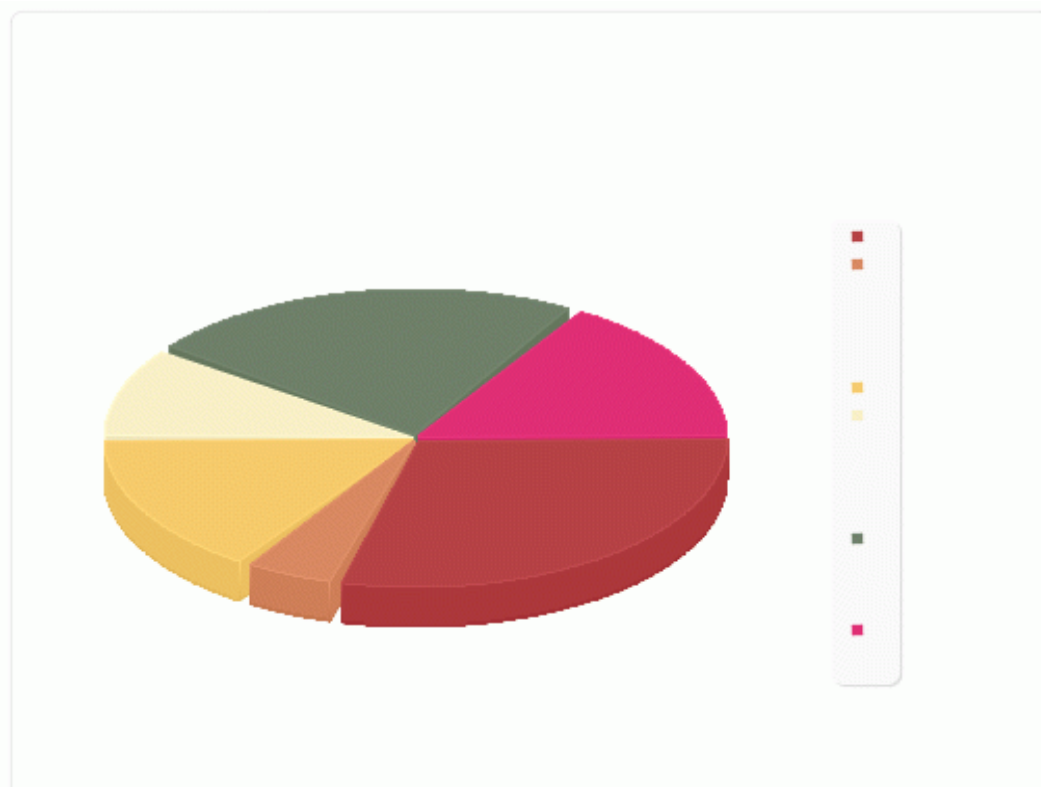

Asso

intitule	valeur
Asso	190000
Sofica : Platine Etoile	30000
Wonder Films	99912
Sofica : SG Image	63000
Orange Cinema Series	150000
Pyramides Distribution	105000